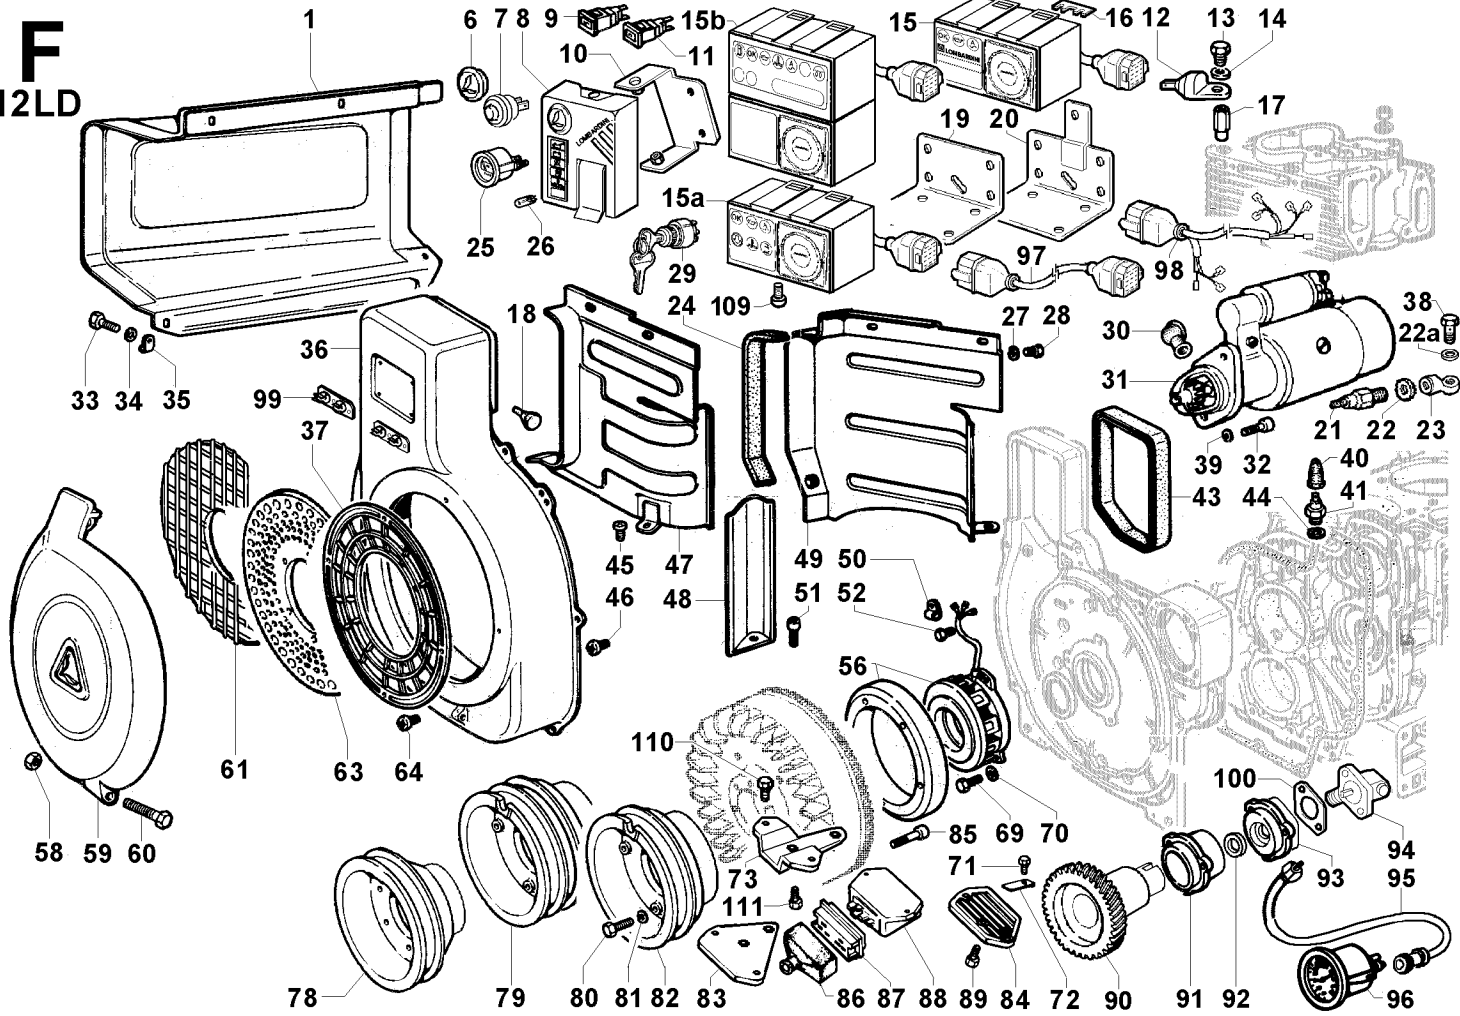

F
12LD

A 12LD

B 12LD

C 12LD

D 12LD

E

12LD
13 14 15

Quick Stop Device
gasoil
gasoil

gasoil
gasoil
gasoil

15 lts

7 lts
10 lts

29 lts

161
80
122
123

81
82
83
124
125
126

23 24 25
35
36

78
77

79
121

Z
12LD