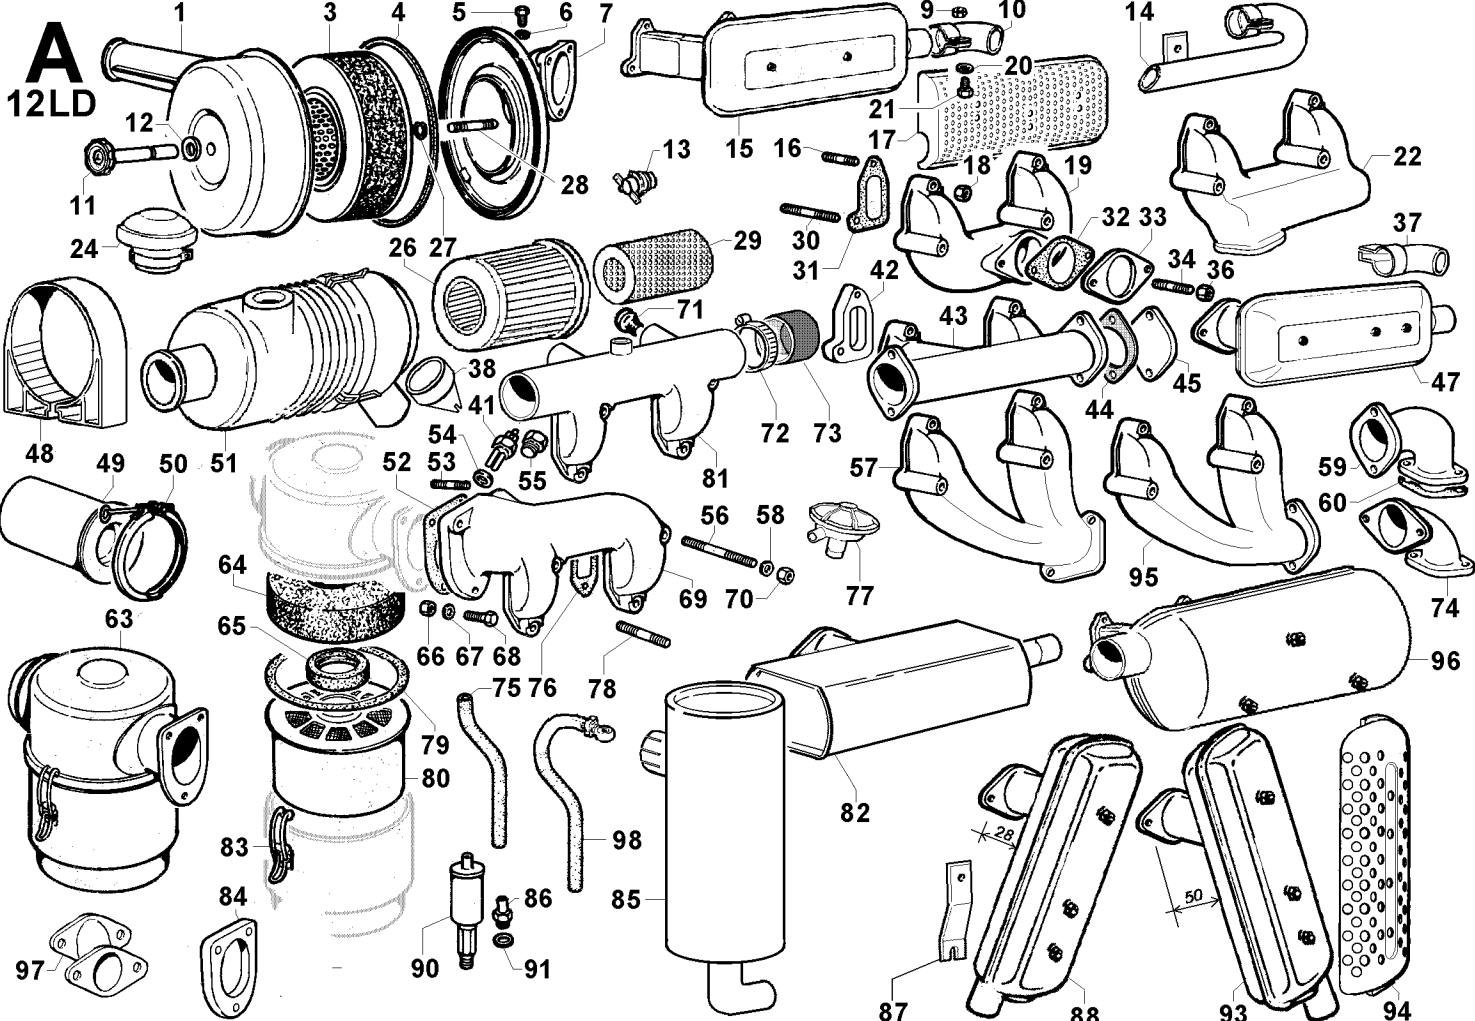

F
12LD

A 12LD

B 12LD

C 12LD

D 12LD

E

12LD
13 14 15

Quick Stop Device
gasoil
gasoil

gasoil
gasoil
gasoil

15 lts

7 lts
10 lts

29 lts

161
80
122
123

81
82
83
124
125
126

23 24 25
35
36

78
77

79
121

Z
12LD