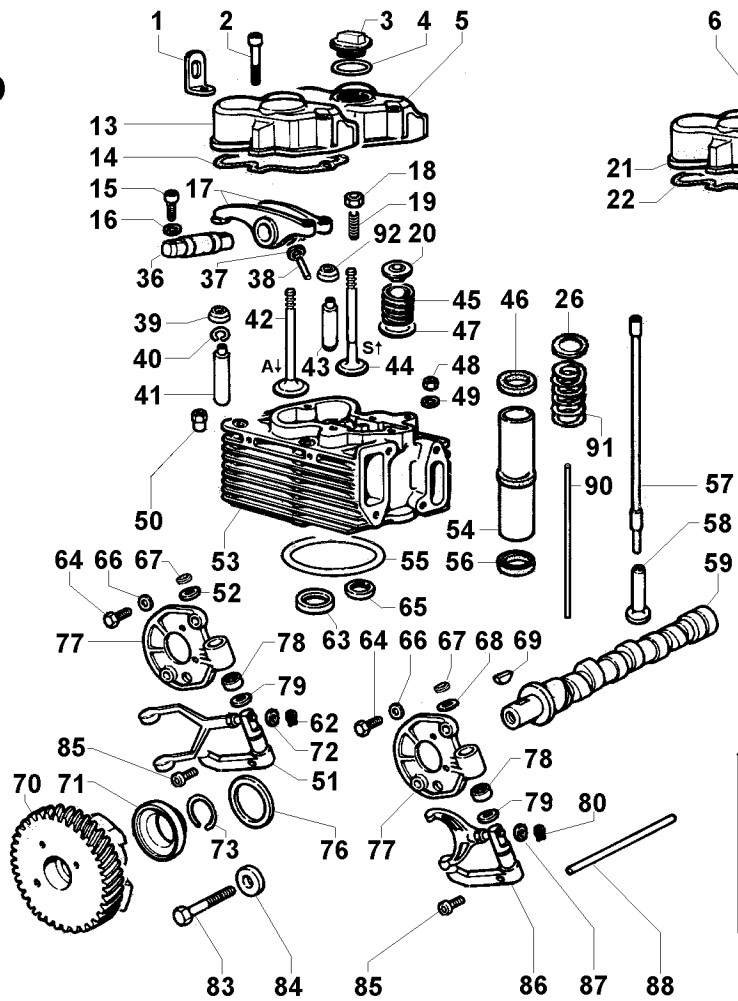

F
12LD

A 12LD

B 12LD

C 12LD

D 12LD

E

12LD
13 14 15

Quick Stop Device
gasoil
gasoil

gasoil
gasoil
gasoil

15 lts

7 lts
10 lts

29 lts

161
80
122
123

81
82
83
124
125
126

23 24 25
35
36

78
77

79
121

Z
12LD