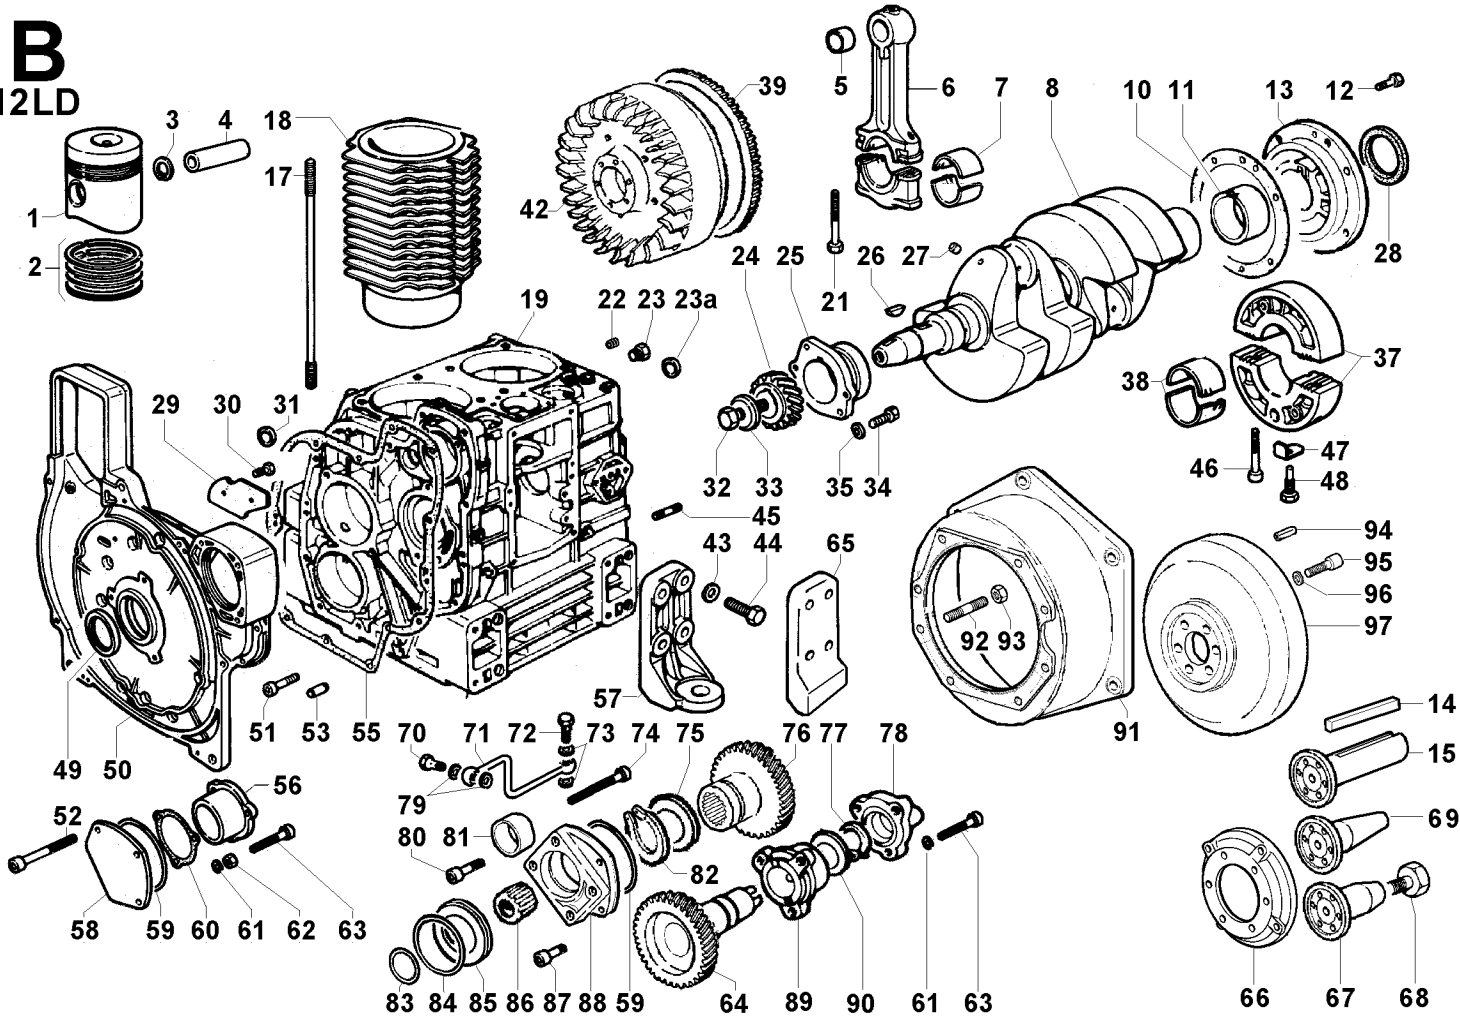

F
12LD

A 12LD

B 12LD

C 12LD

D 12LD

E

12LD
13 14 15

Quick Stop Device
gasoil
gasoil

gasoil
gasoil
gasoil

15 lts

7 lts
10 lts

29 lts

161
80
122
123

81
82
83
124
125
126

23 24 25
35
36

78
77

79
121

Z
12LD